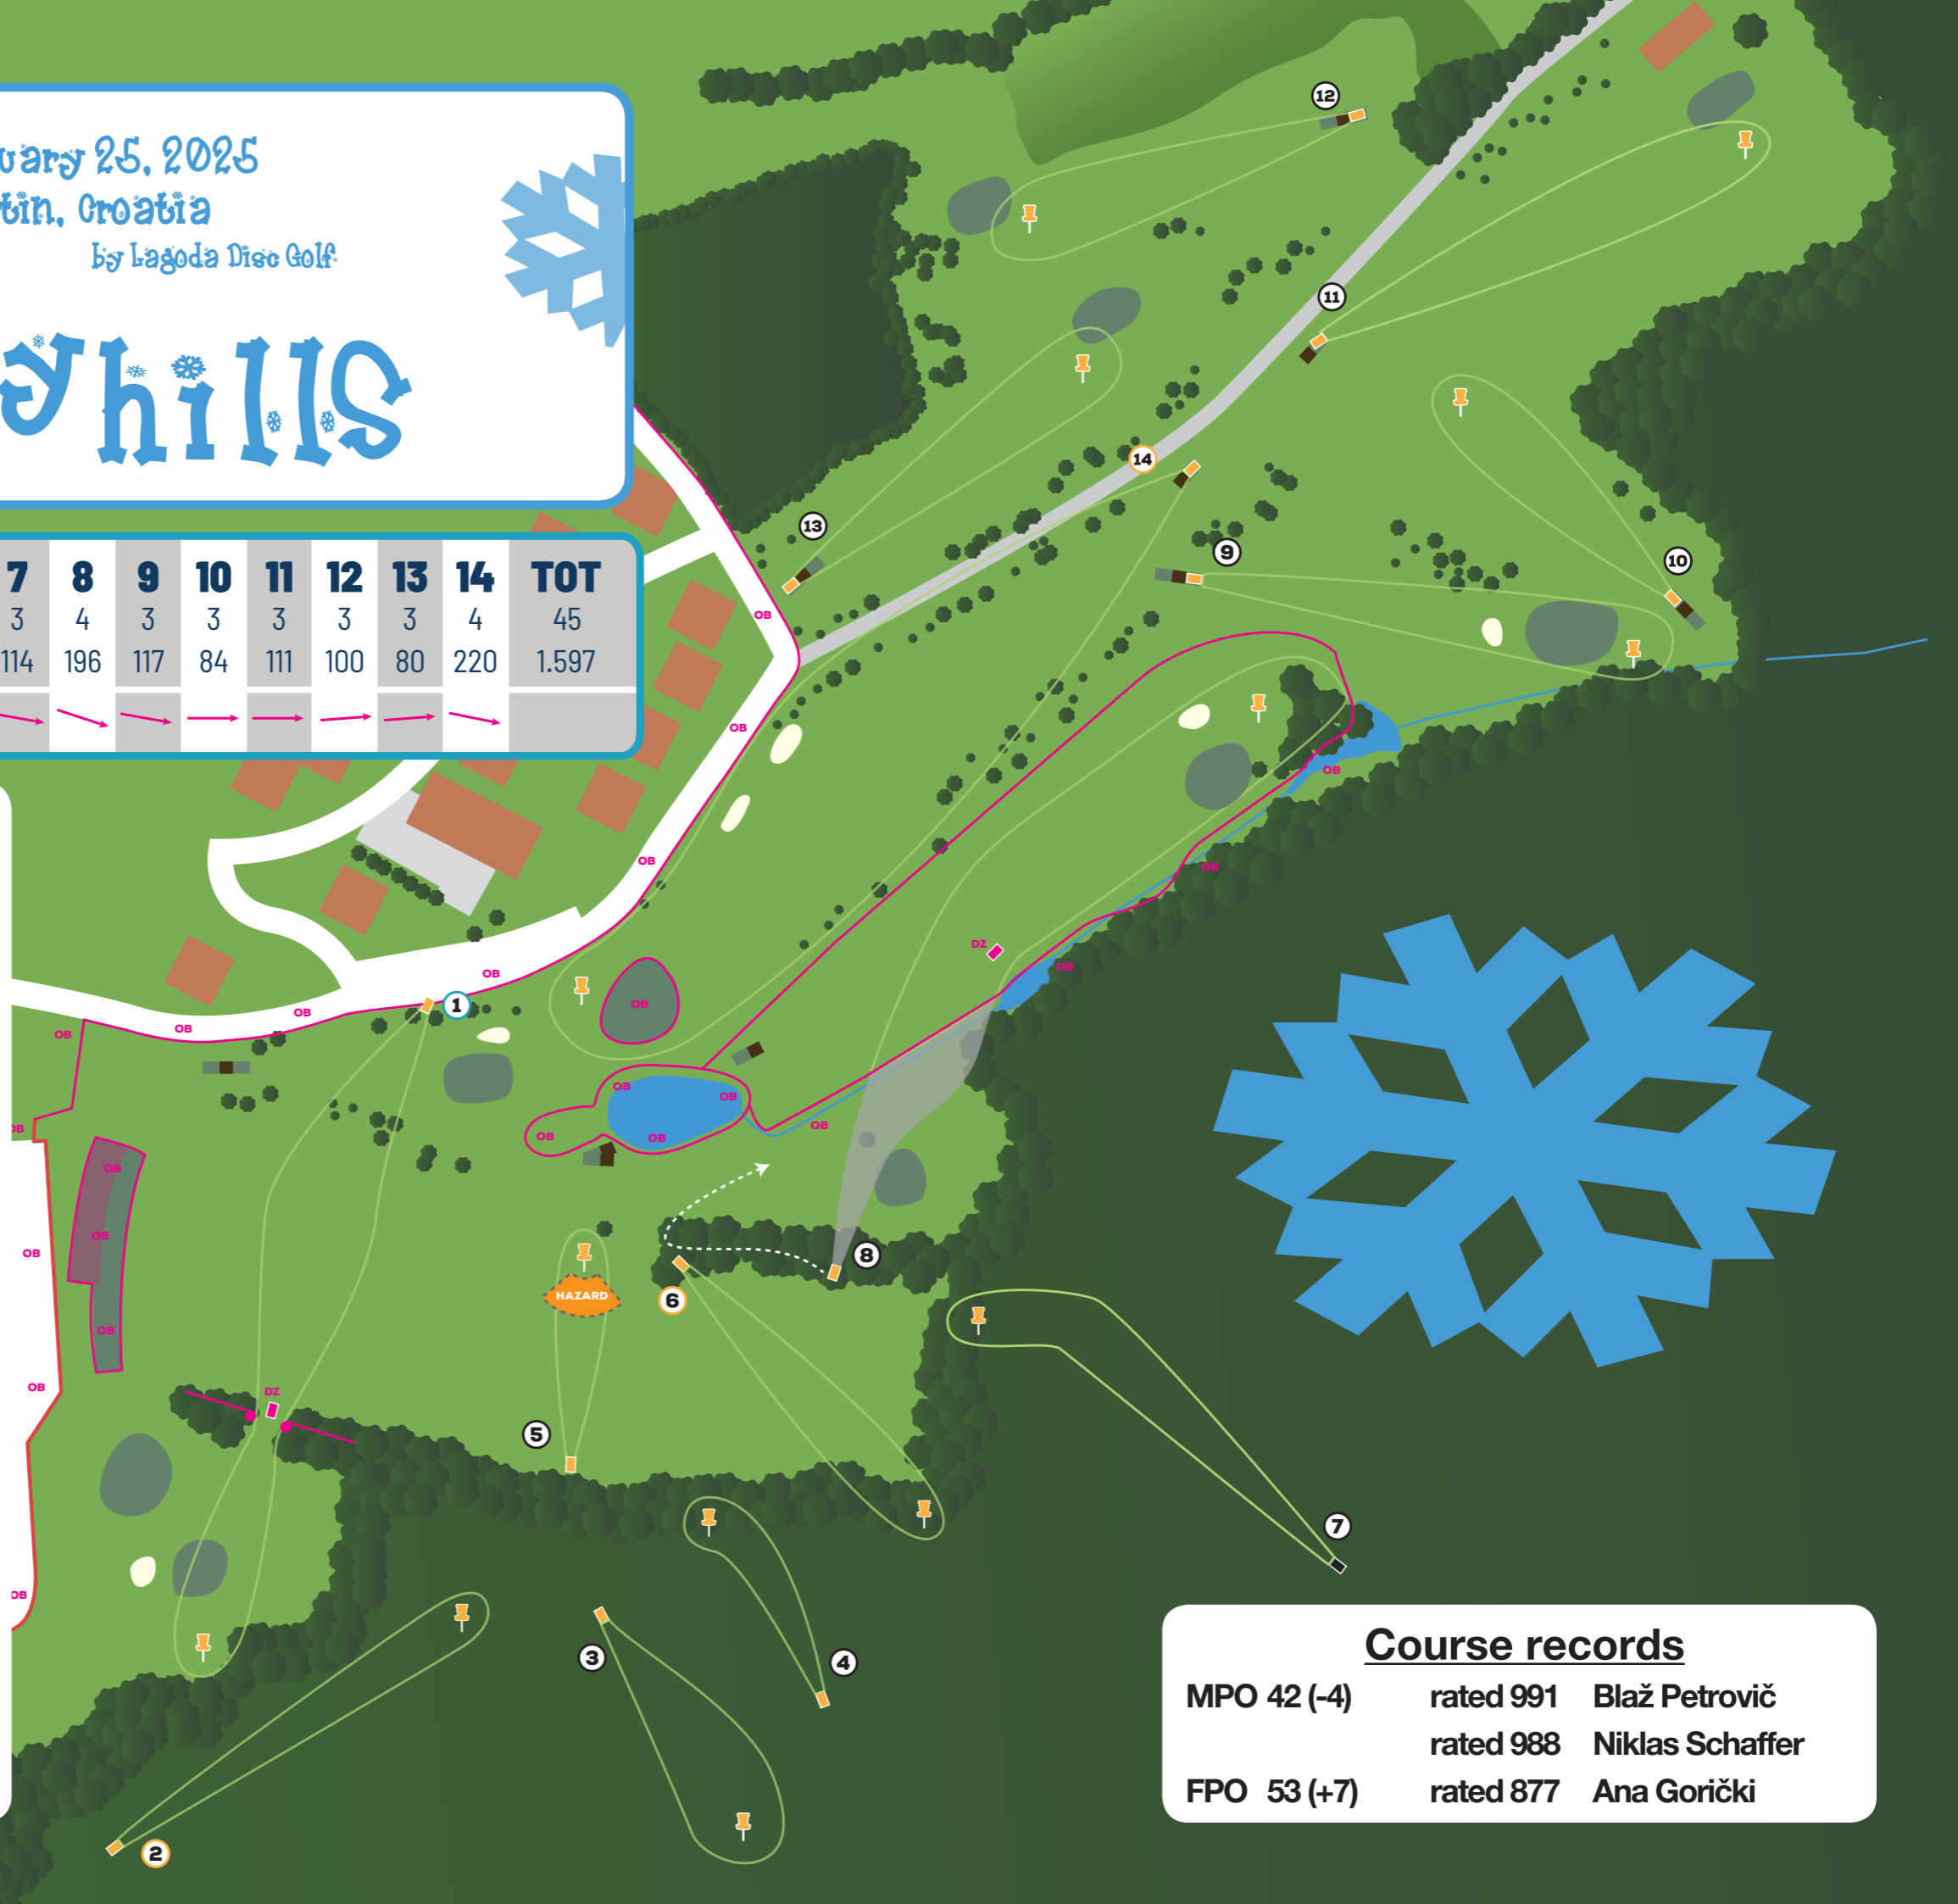

### Hole rules:

**Hole 1** - Mandatory line on both sides extends from the mandatory tree indefinitely through the flagged stake.  
 If you miss a mando play from the drop zone with +1.

**Hole 2** - Free to use relief from piles of branches.

**Hole 5** - Marked area in front of the basket is Hazard. Any disc that comes to rest in Hazard is played from the same place with +1.

**Hole 7** - Free to use relief from piles of branches or fallen trees.

If your tee shot is in OB 3 (long, left of the fairway) regular OB rules apply. You can play from the drop zone or up to one meter away from the point where the disc was last in-bounds. Regular OB rules apply for all throws after tee shot.

**Hole 18** - Fairway 8 is OB for hole 14. Artificial grass ball golf green in front of the basket is OB. For all OB's on this hole regular OB rules apply.