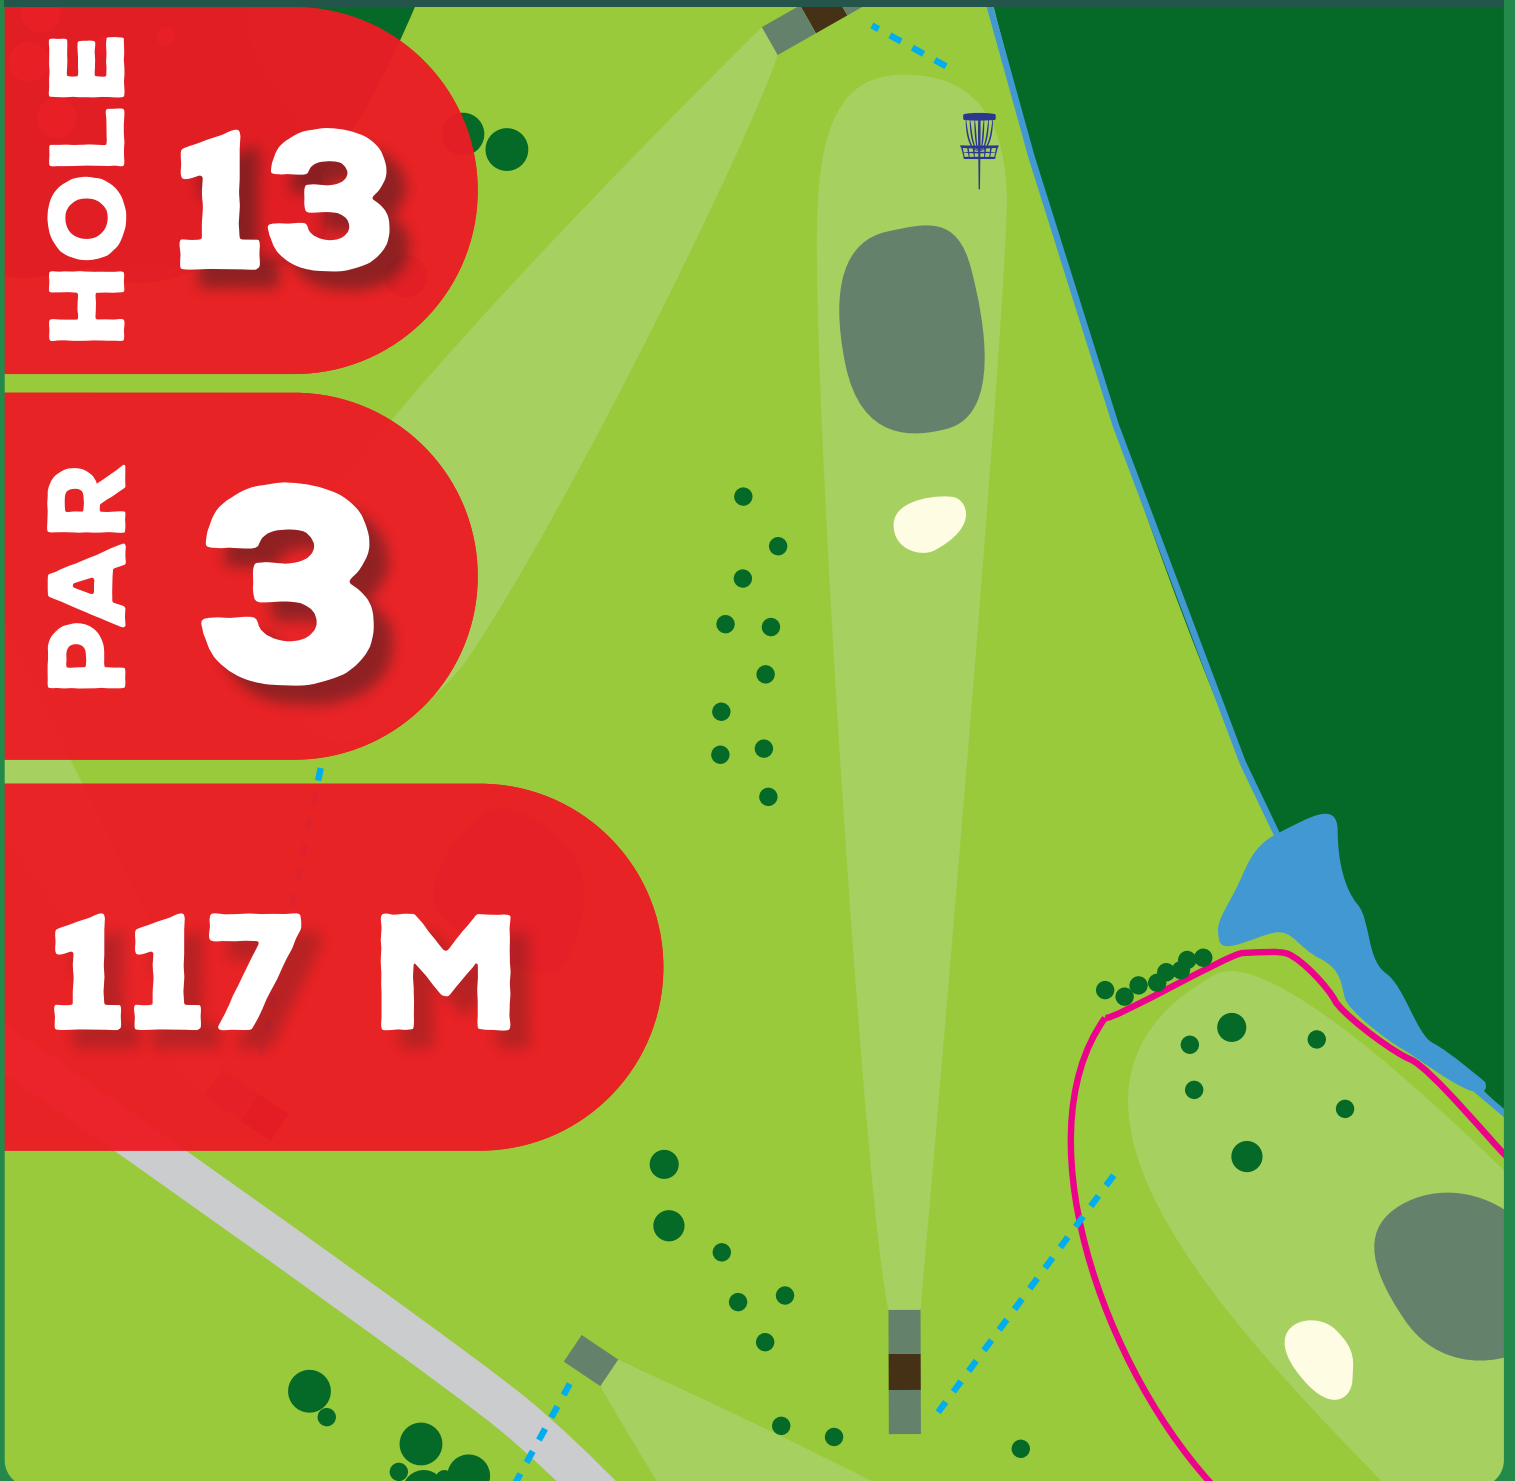

Blooming Hills

PDGA Tier C event • April 9 & 10 • Toplice Sveti Martin, Croatia

event by

HOLE

13

PAR

3

117 M