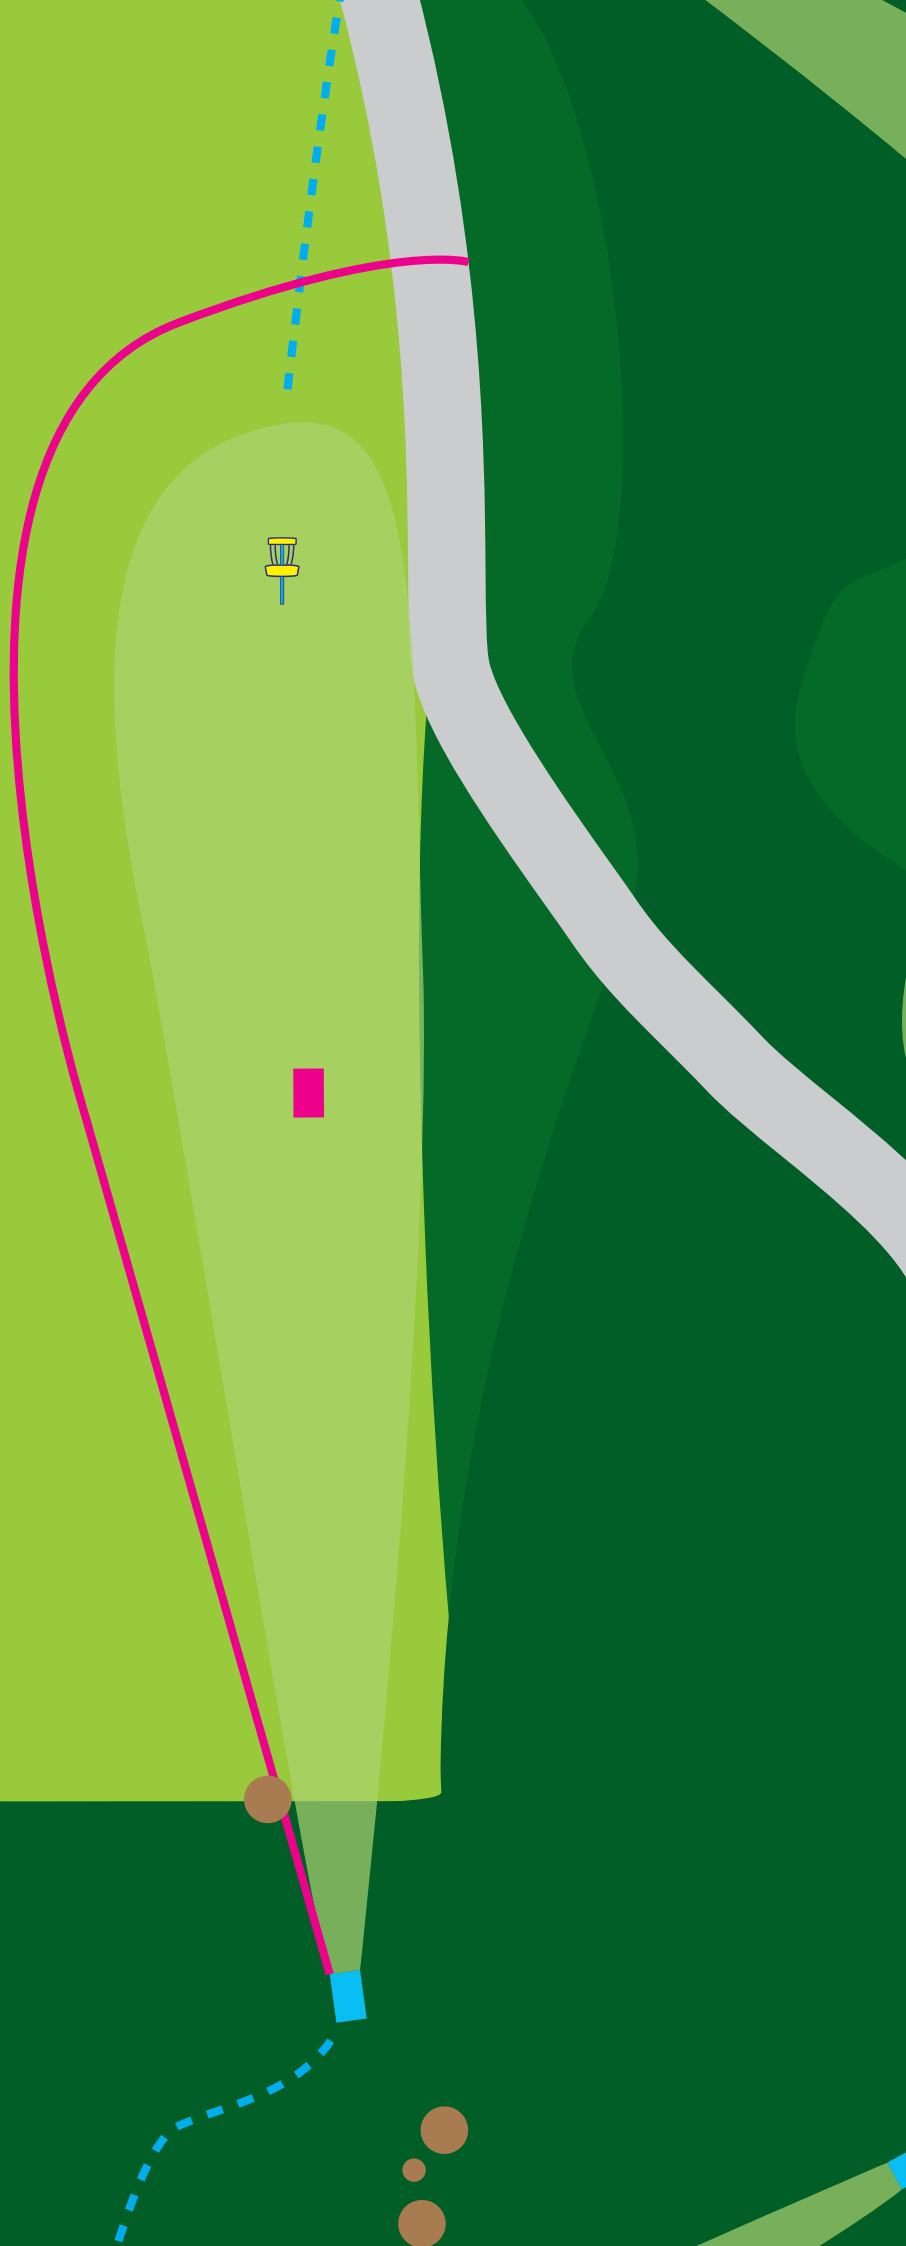

HOLE

4

PAR

3

DISTANCE

100_m

Info:

For any tee shot thrown at the OB move to the dropzone and make your 2nd throw with one penalty stroke added to your score.

Any additional OB throws are played with regular OB rules.

If your tee shot comes to rest safe any further throw landing OB is played with regular OB rules.

LAGOODA
DISC GOLF