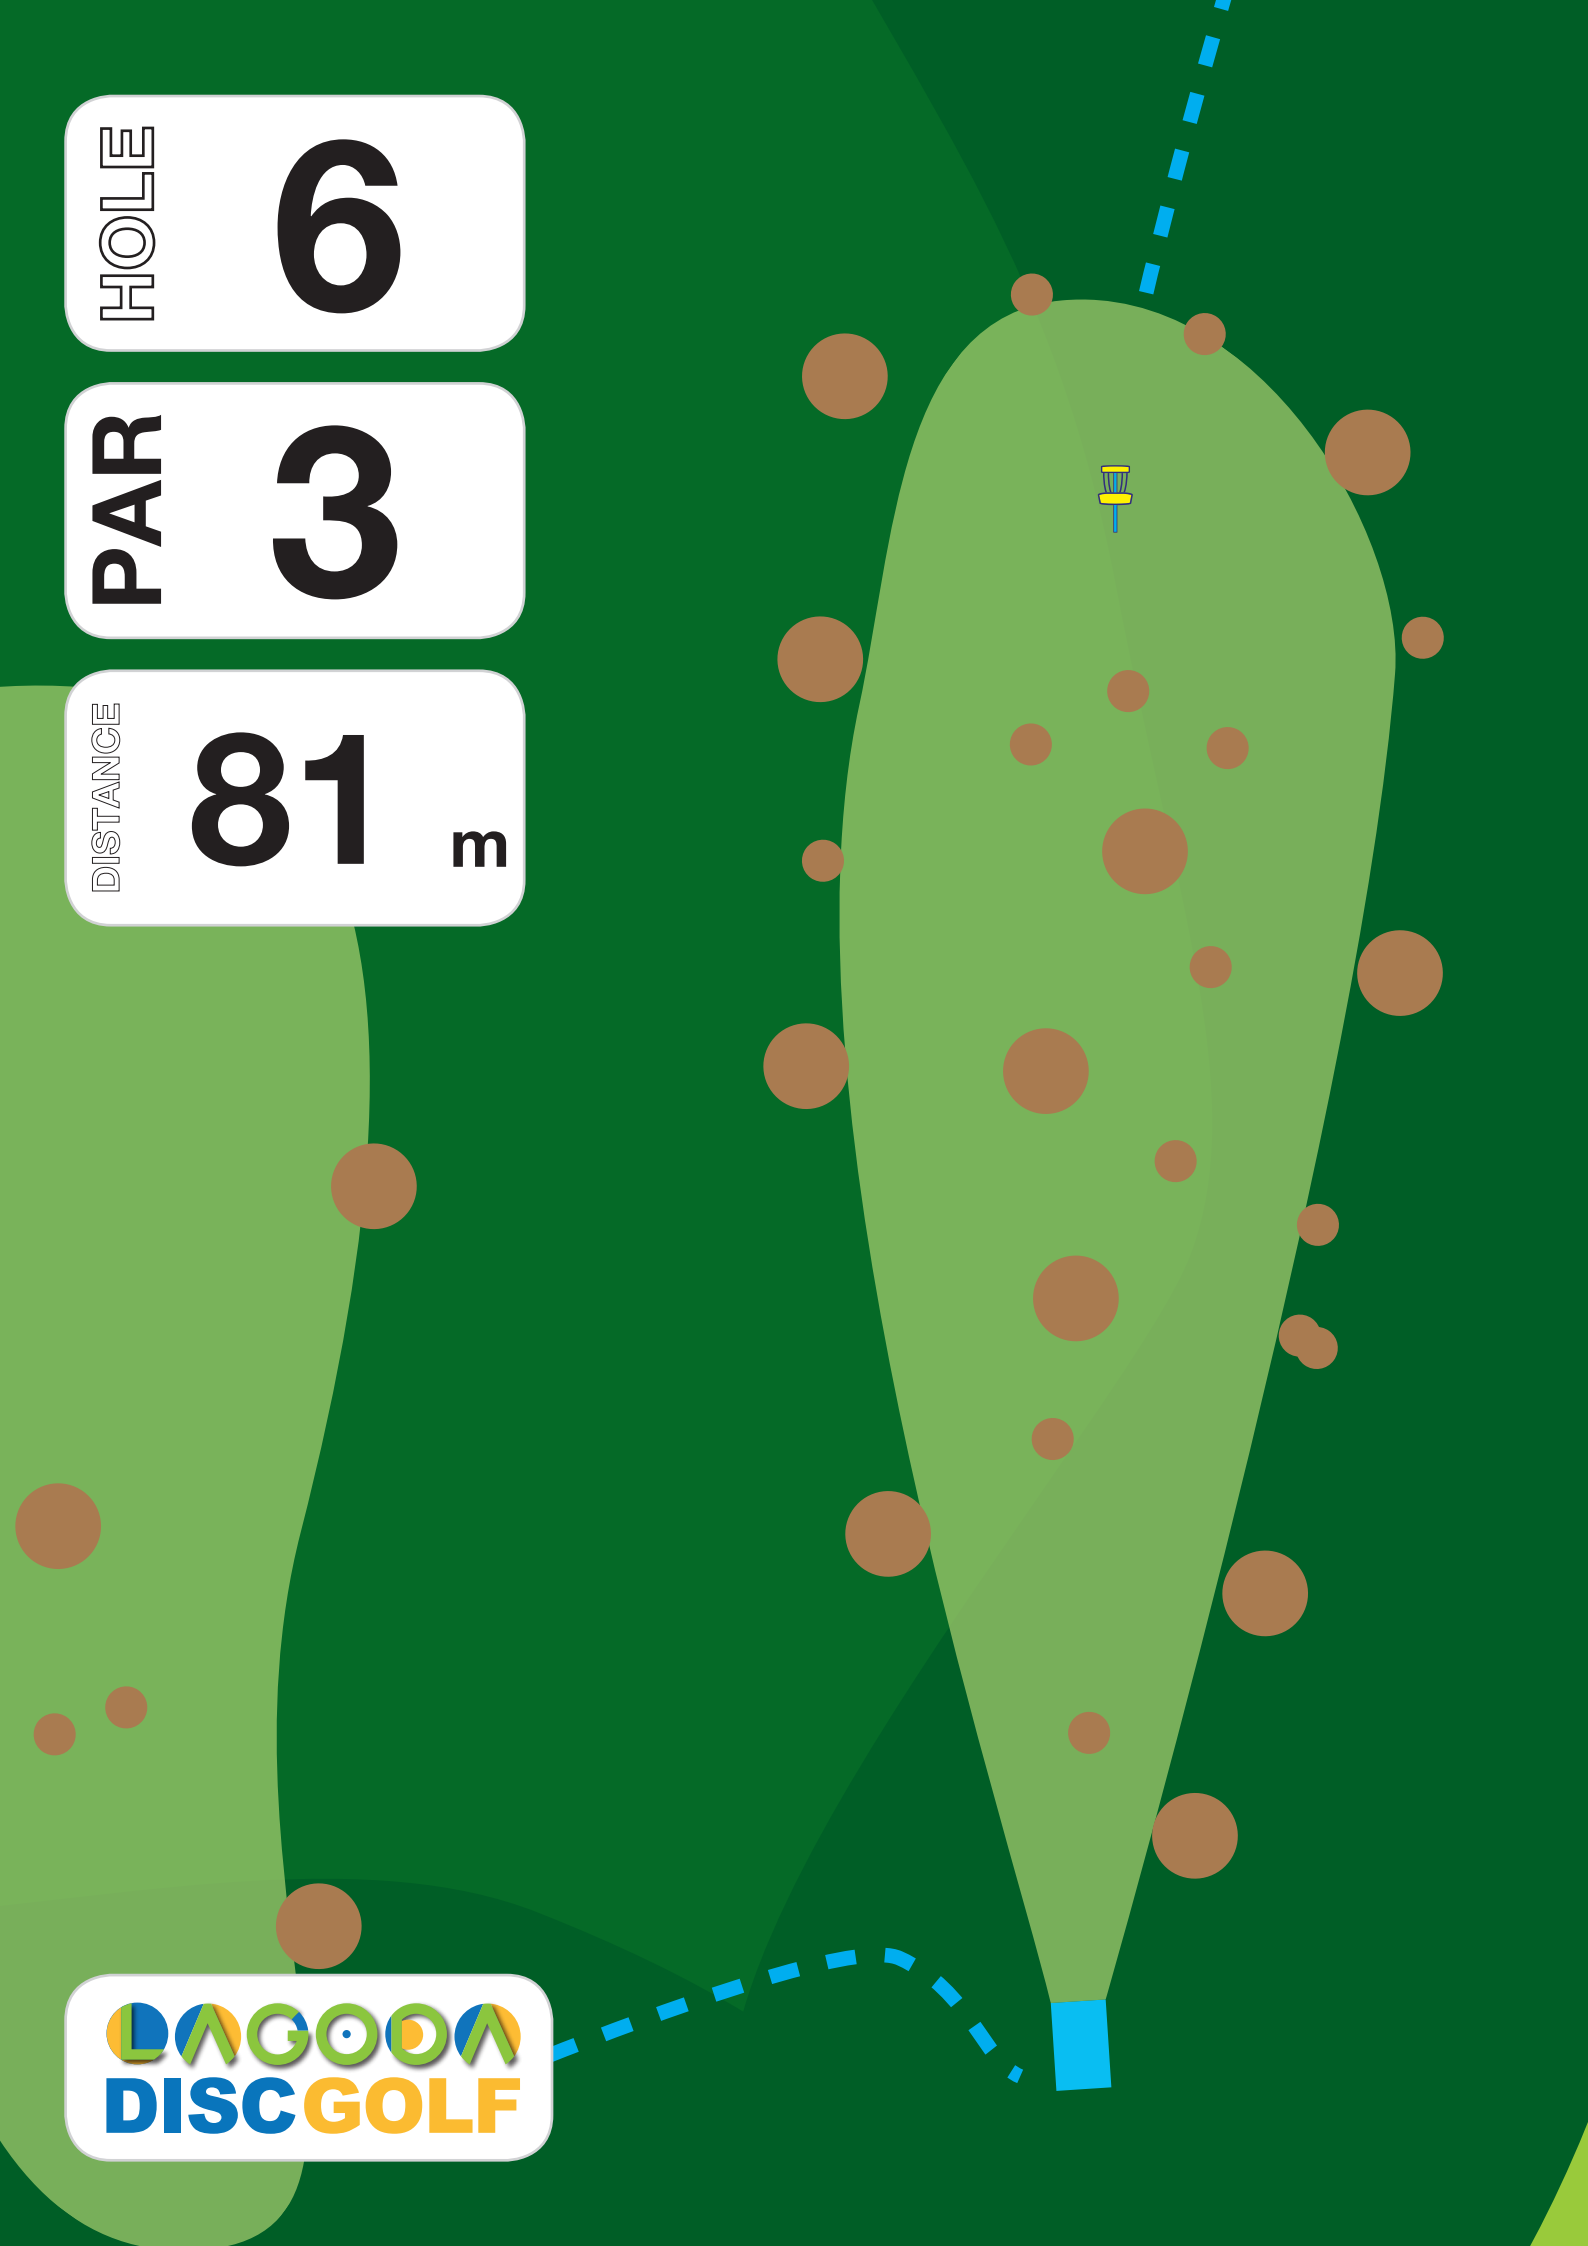

LAGOODA  
DISC GOLF

HOLE

5

PAR

4

DISTANCE

146<sub>m</sub>

**USE SPOTTER**

**Info:**

There might be hikers or cyclists passing through the fairway so please do use a spotter for tee shots.

**LAGOODA**  
**DISC GOLF**

HOLE

6

PAR

3

DISTANCE

81 m

LAGOODA  
DISC GOLF

HOLE

7

PAR

4

DISTANCE

157 m