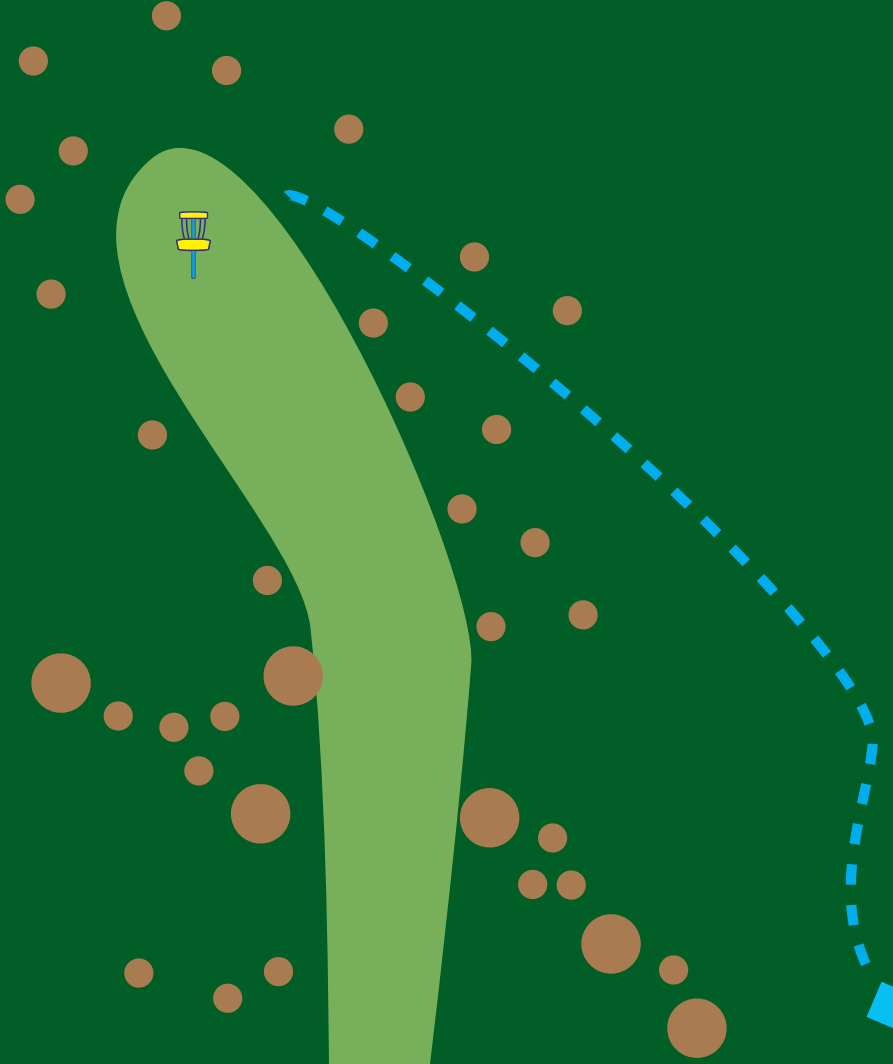

For any tee shot thrown at the OB (road short of the fairway, fairway 18, driving range on the right hand side of the fairway) move to the dropzone 1 and make your 2nd throw from the road with one penalty stroke added to your score.

Andy additional OB throws are played with regular OB rules.

In case of a missed mandatory play from the dropzone 2 with one penalty stroke added to your score.

**LAGOODA**  
**DISC GOLF**

HOLE

2

PAR

3

DISTANCE

111 m

LAGOODA  
DISCGOLF

HOLE

3

PAR

3

DISTANCE

76 m

  
DISC GOLF

HOLE

4

PAR

3

DISTANCE

100<sub>m</sub>

**Info:**