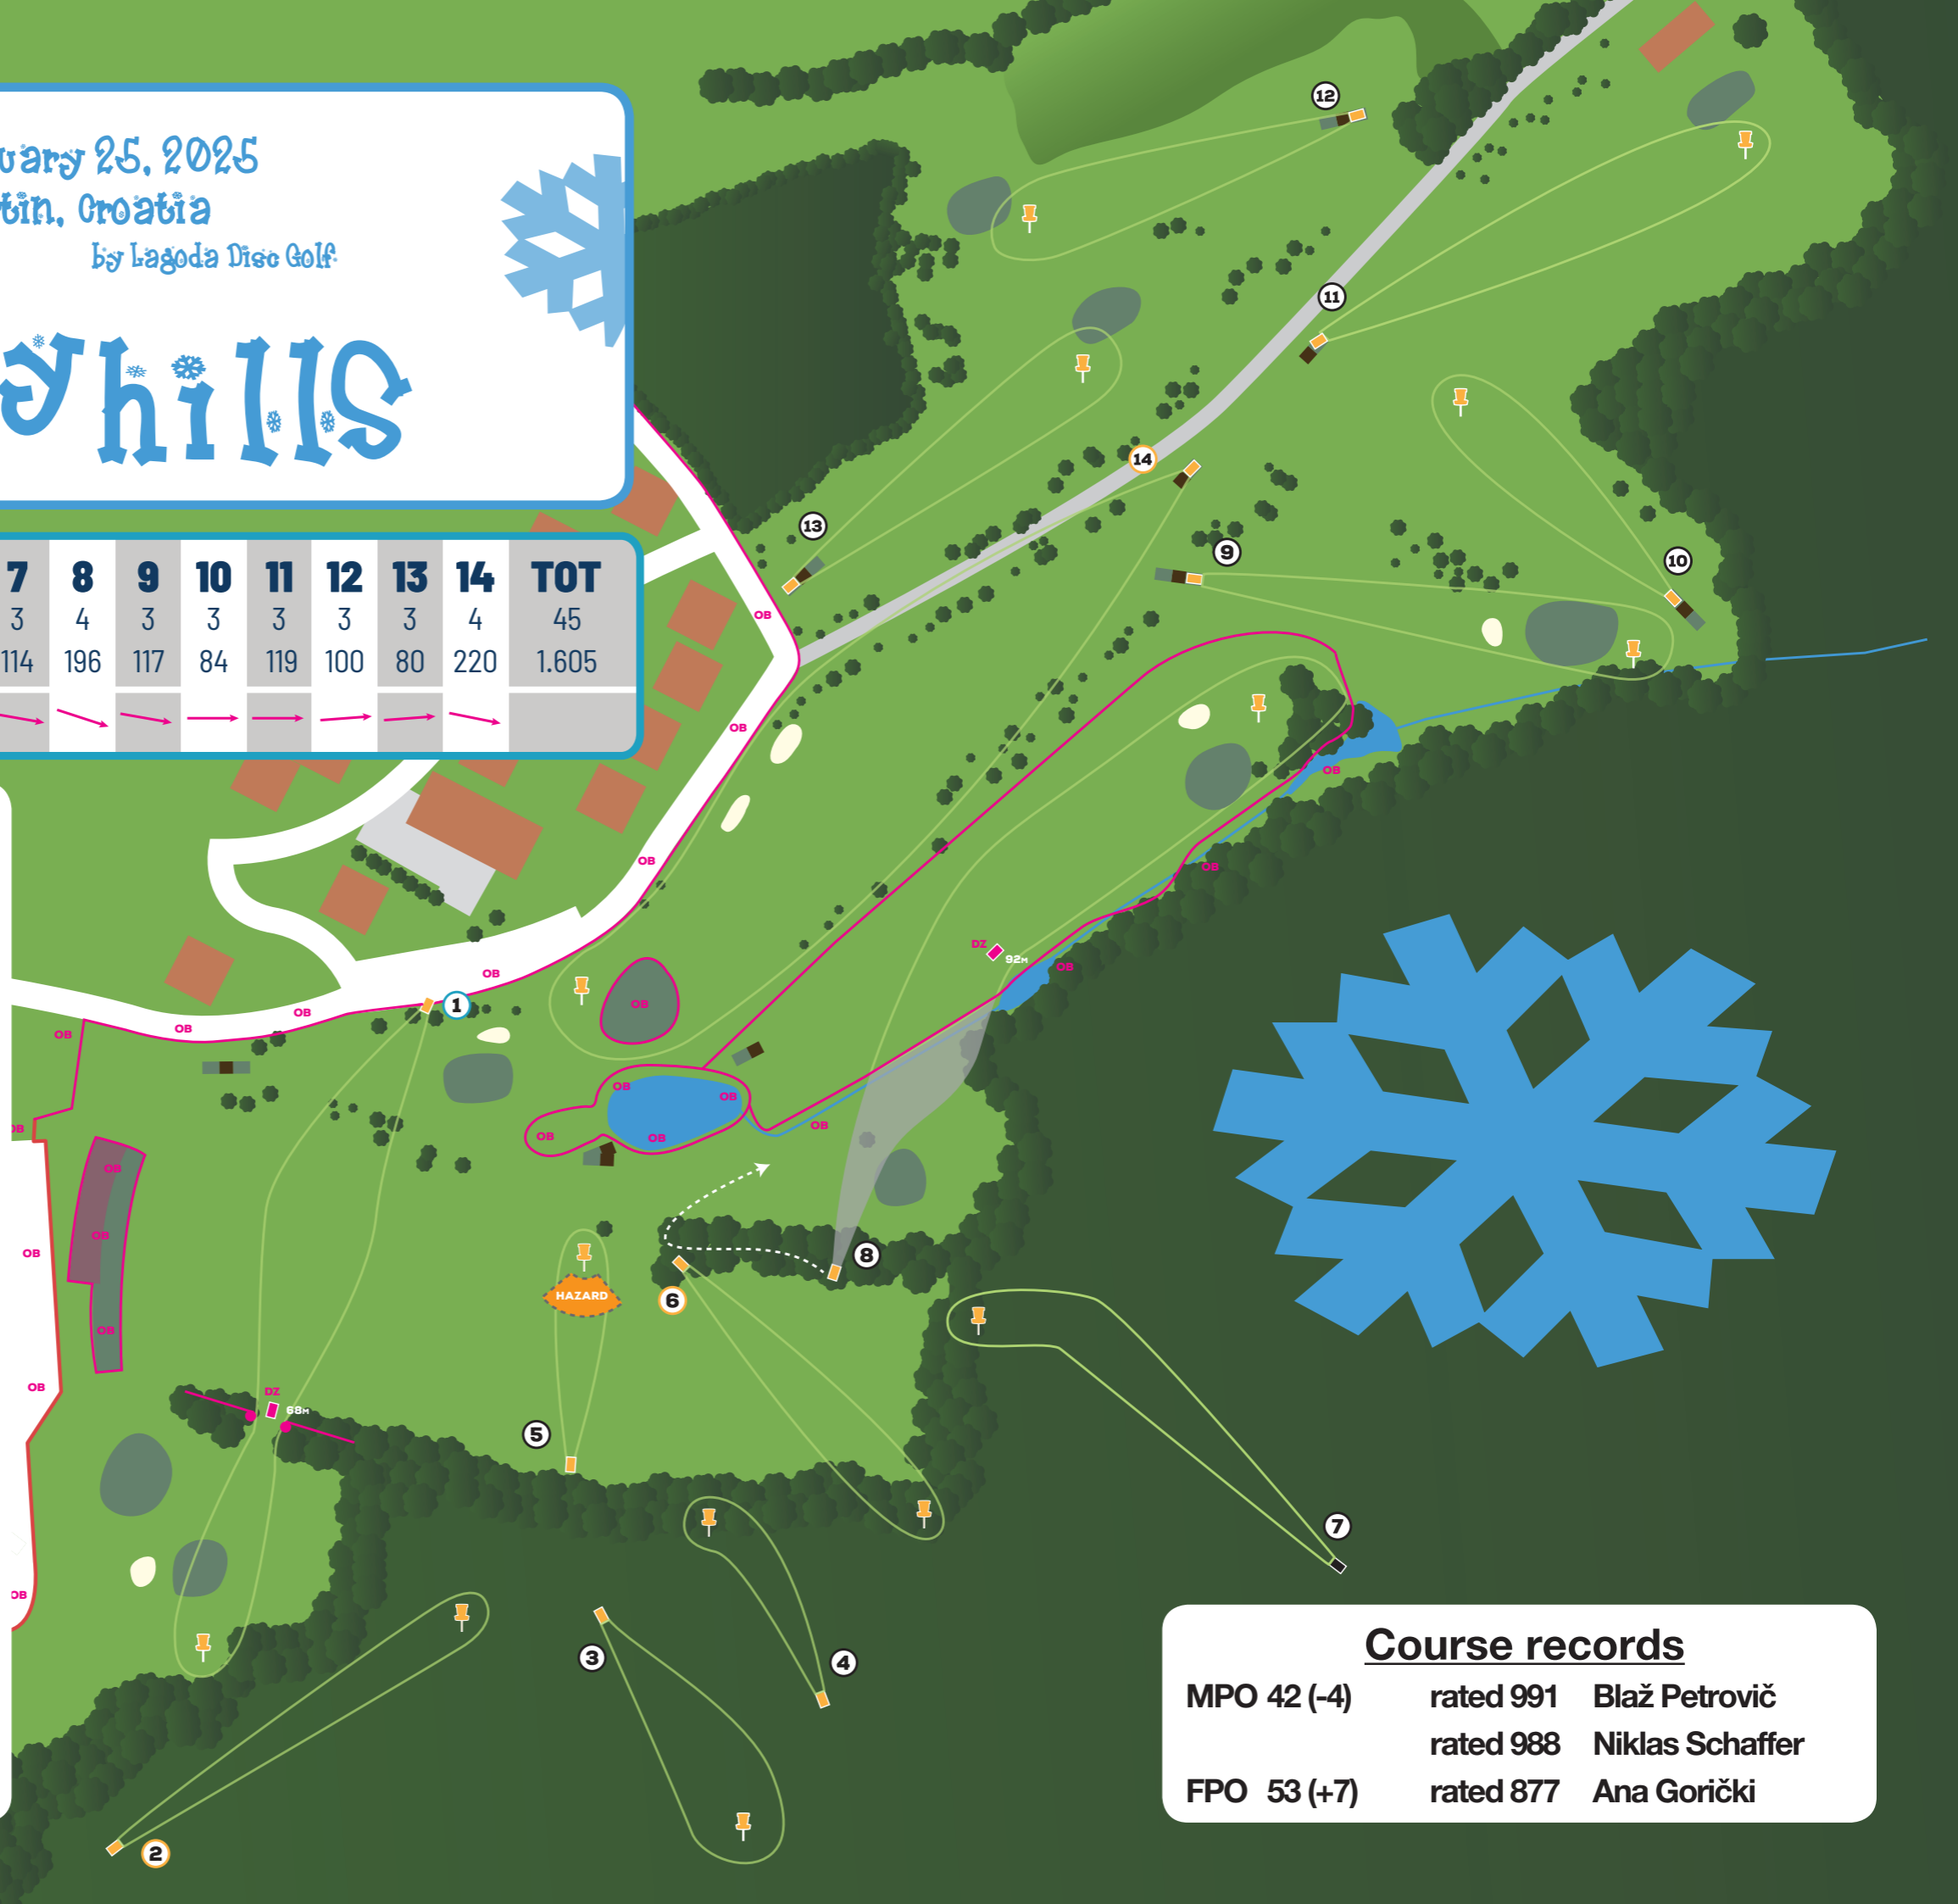

PDGA Tier-C - January 25, 2025
Toplice Sveti Martin, Croatia

by Lagoda Disc Golf

Frosty Hills

HOLE	1	2	3	4	5	6	7	8	9	10	11	12	13	14	TOT
PAR	4	3	3	3	3	3	3	4	3	3	3	3	3	4	45
LENGTH	184	102	68	55	67	99	114	196	117	84	119	100	80	220	1.605
ELEVATION															

Hole rules:

Hole 1 - Mandatory line on both sides extends from the mandatory tree indefinitely through the flagged stake.
If you miss a mando play from the drop zone with +1.

Hole 2 - Free to use relief from piles of branches.

Hole 5 - Marked area in front of the basket is Hazard. Any disc that comes to rest in Hazard is played from the same place with +1.

Hole 7 - Free to use relief from piles of branches or fallen trees.

Hole 8 - If your tee shot is in OB 1 or OB 2 you must play from the drop zone with one penalty stroke added (PDGA waiver approved).
Once you played from the dropzone, then regular OB rules apply.

If your tee shot is in OB 3 (long, left of the fairway) regular OB rules apply. You can play from the drop zone or up to one meter away from the point where the disc was last in-bounds. Regular OB rules apply for all throws after tee shot.

Hole 18 - Fairway 8 is OB for hole 14. Artificial grass ball golf green in front of the basket is OB. For all OB's on this hole regular OB rules apply.

Course records

MPO 42 (-4)	rated 991	Blaž Petrovič
	rated 988	Niklas Schaffer
FPO 53 (+7)	rated 877	Ana Gorički