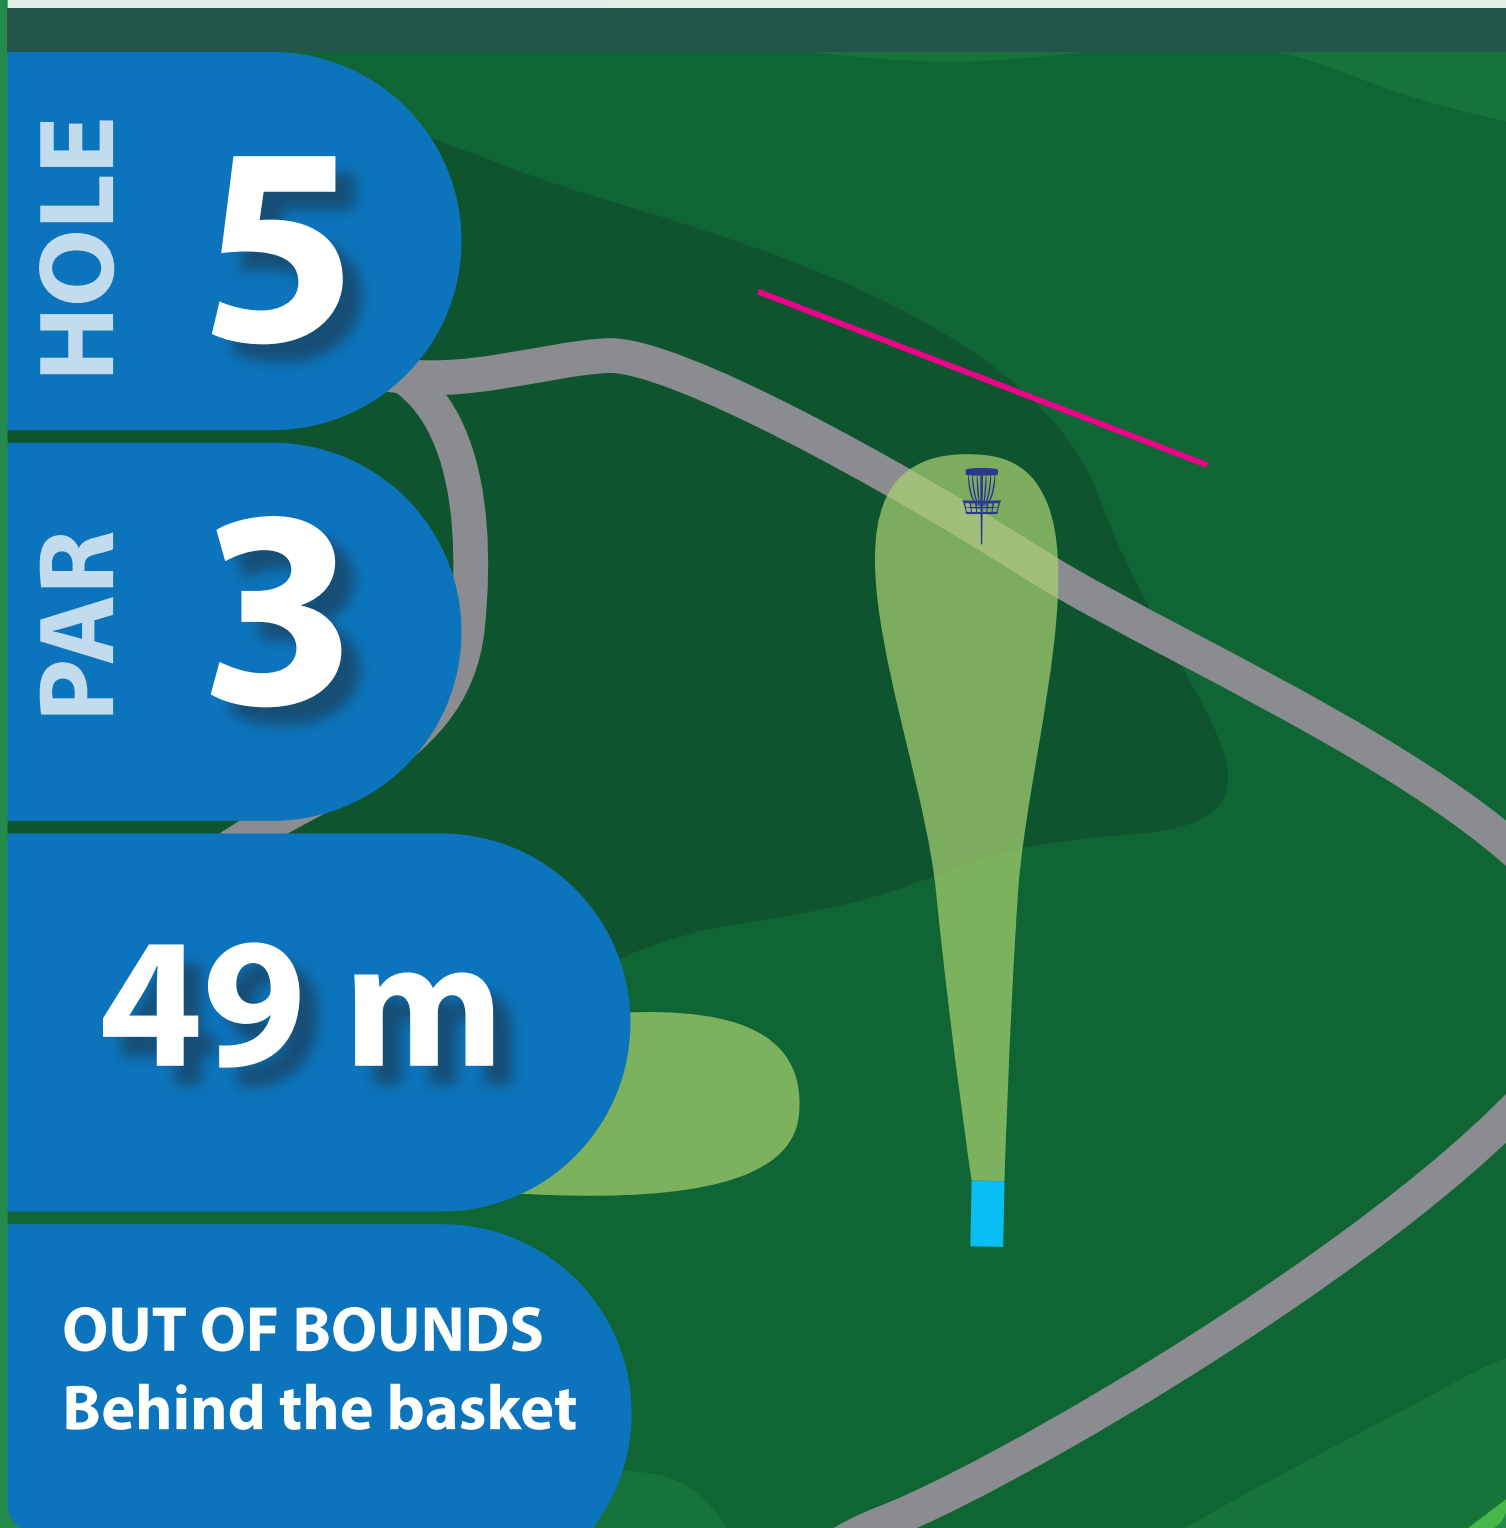

OUT OF BOUNDS
Behind the basket

Disc golf teren Kamenjak

Disc golf course Stonehill

Stubičke Toplice

HOLE

6

PAR

4