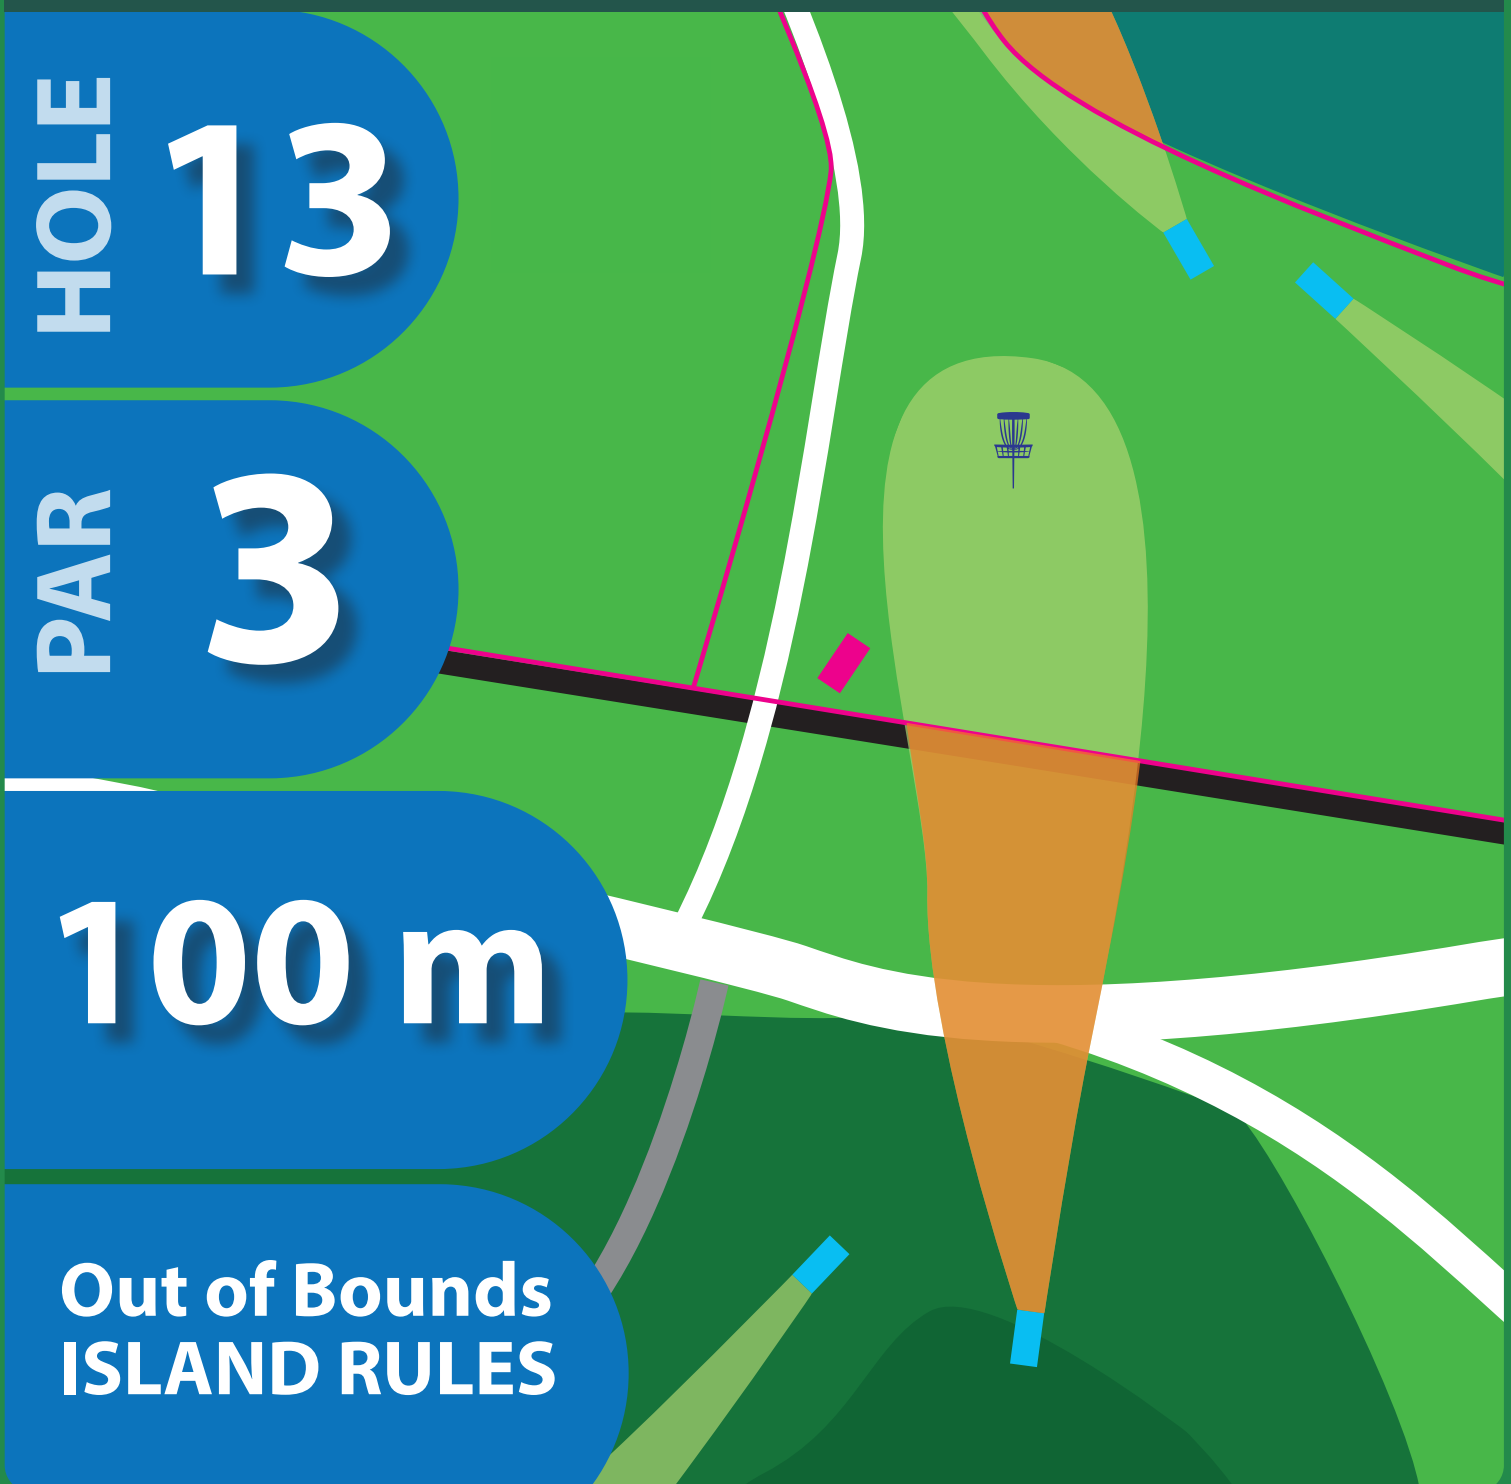

75 m

Disc golf teren Kamenjak

Disc golf course Stonehill

Stubičke Toplice

If your tee shot is Out of Bounds (short, left over the fence or long in the water) play from the Drop zone with +1.

When you land safe in the "island", regular OB rules apply.

Front OB line is railroad track closest to the basket.

HOLE 13

PAR 3

100 m

Out of Bounds
ISLAND RULES

Disc golf teren Kamenjak

Disc golf course Stonehill

Stubičke Toplice

If your tee shot comes to rest out of the “island” play from the Drop zone with +1.

From the Drop zone you still play with the “island” rules and if you miss it, then play again from the Drop zone with additional +1.